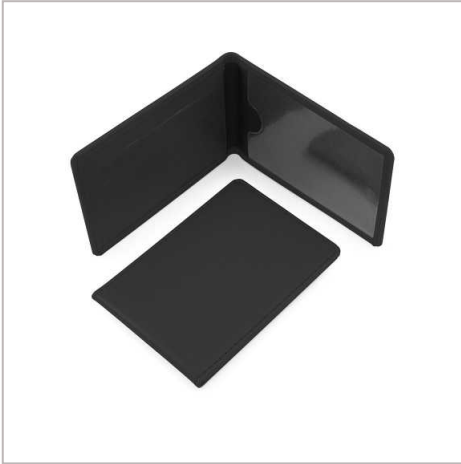

## Season Ticket Or ID Card Case In Black Vegan Belluno PU.

PRODUCT TYPE	SimpleProduct
ORDER MINIMUM QUANTITY	50
ORDER MAXIMUM QUANTITY	9999

SEASON TICKET OR ID CARD CASE BLACK SOFT TOUCH BELLUNO PU WITH A REAL LEATHER LOOK AND FEEL. BELLUNO HAS A UNIQUE COLOUR CHANGE WHEN DEBOSSSED, MAKING YOUR BRANDING DISTINCTIVE AND ACCURATE EVEN ON FINE DETAIL. PRODUCT FEATURES INCLUDE LANDSCAPE FORMAT, FOLDED AND STITCHED EDGES FOR A QUALITY FINISH, ONE CLEAR POCKET IDEAL TO HOLD A TRAVEL OR OYSTER CARDS, IDENTITY CARDS, SEASON TICKETS OR LICENCE CARDS, ONE SOLID POCKET IDEAL FOR CREDIT CARDS OR BUSINESS CARDS, ALSO AVAILABLE MADE TO ORDER IN 20 COLOURS WITH AN OPTION OF CONTRAST STITCHING AND OR CONTRAST INTERIORS AT A SMALL ADDITIONAL COST.